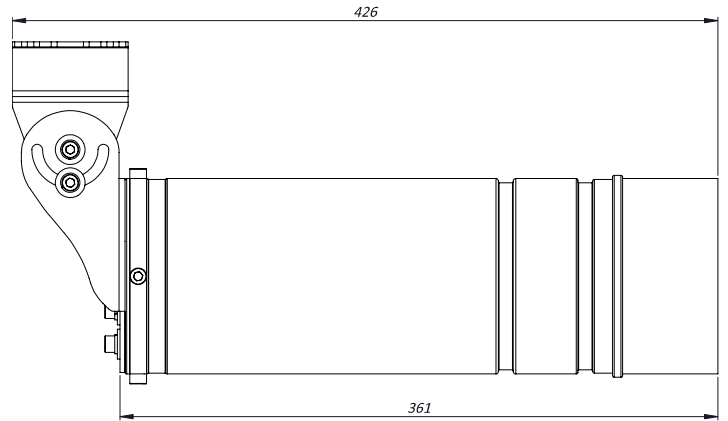

### DIMENSIONS

FRONT VIEW

SIDE VIEW

MOUNTING PATTERN

MAX EXTERNAL LENGTH

Model	L1 [mm]	L2 [mm]
SAF118TV2/24	426	361
SAF118TV2/230	426	361
SAF118TV2/POE	426	361