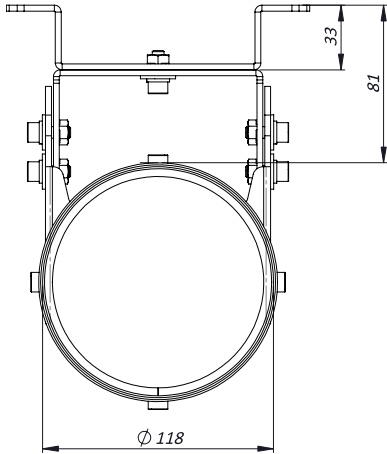

### GENERAL & MECHANICAL

<b>Dimensions</b>	See drawings next page
<b>Operating Temperature</b>	-40°C +60°C, +75°C peak (-40°F +140°F, +167°F peak)
<b>Construction</b>	AISI316L Stainless Steel
<b>Finish</b>	Electro-polished
<b>Window</b>	Dirt resistant glass with coating on both sides
<b>Mounting</b>	See drawings next page
<b>Cable entries</b>	2 M20x1,5 nickel plated brass cable glands (included) Standard cable diameter 5-10mm
<b>Weight</b>	5 kg

### DIMENSIONS

FRONT VIEW

SIDE VIEW

MOUNTING PATTERN

MAX EXTERNAL LENGTH

Model	L1 [mm]	L2 [mm]
SAF118TV2/24	426	361
SAF118TV2/230	426	361
SAF118TV2/POE	426	361