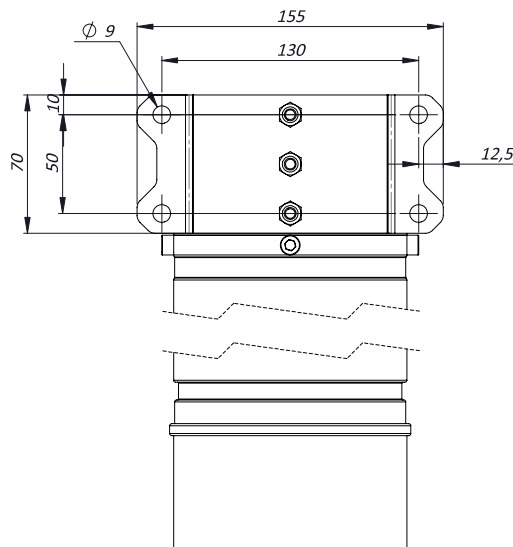

### GENERAL & MECHANICAL

<b>Dimensions</b>	See drawings next page
<b>Operating Temperature</b>	-40°C +60°C, +75°C peak (-40°F +140°F, +167°F peak)
<b>Construction</b>	AISI316L Stainless Steel
<b>Finish</b>	Electro-polished
<b>Window</b>	Dirt resistant glass with coating on both sides
<b>Mounting</b>	See drawings next page
<b>Cable entries</b>	2 M20x1,5 nickel plated brass cable glands (included) Standard cable diameter 5-10mm
<b>Weight</b>	5 kg

### DIMENSIONS

FRONT VIEW

SIDE VIEW

MOUNTING PATTERN

MAX EXTERNAL LENGTH

Model	L1 [mm]	L2 [mm]
SAF118TV2/24	426	361
SAF118TV2/230	426	361
SAF118TV2/POE	426	361