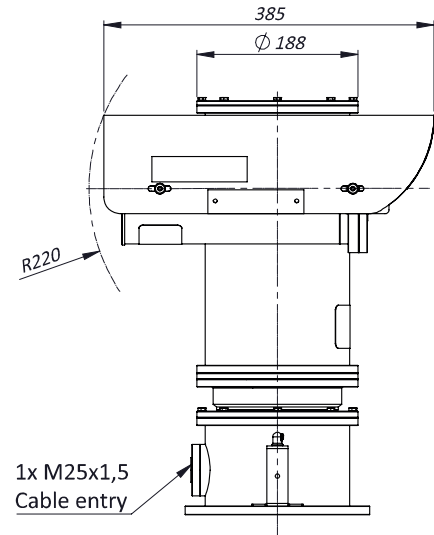

EXPTZTV2-LED SIDE VIEW