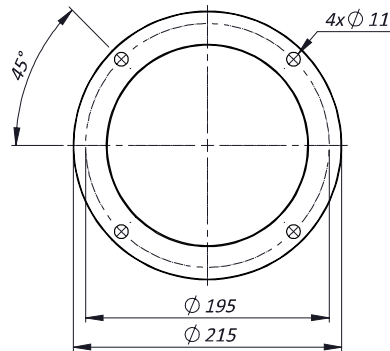

MOUNTING PATTERN

The unit cannot be installed upside-down nor horizontally