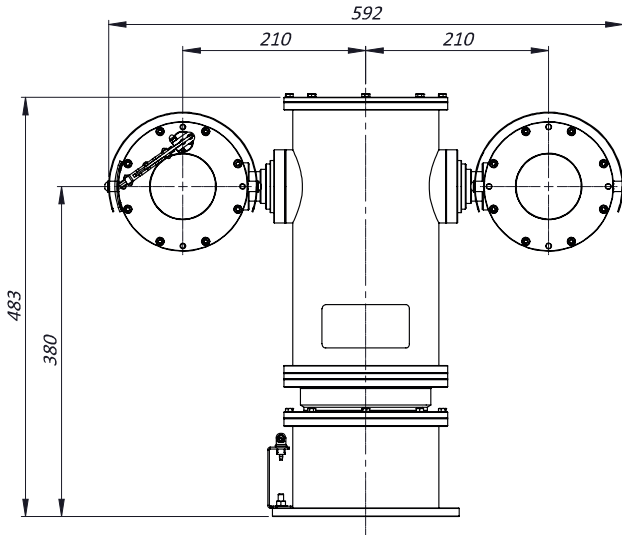

TECHNICAL SPECIFICATIONS

GENERAL & MECHANICAL

Dimensions	See drawings next page
Operating Temperature	-40°F +140°F (-40° +60°C)
Construction	AISI316L Stainless Steel
Finish	Electro-polished
Mounting	4x Ø11 on 195 PCD
Cable entries	1x M25x1,5 or 3/4in (adapter)
Wiper	Yes
Pan Angle	360° continuous rotation
Pan Speed	0 – 40°/second
Pan Torque	20Nm (limited with safety device)
Tilt Angle	180° (+/-90°)
Tilt Speed	0 – 20°/second
Tilt Torque	20Nm (limited with safety device)
Rotation angle	Electronically adjustable limit switches
Backlash	<0,1°
Max preset accuracy	0,04°
Control protocol	Pelco D (via RS485)
Weight	Unit: 47,5kg (105lb) / Gross weight: 53kg (117lb)

ACCESSORIES

SSBK-L	Wall mounting bracket
---------------	-----------------------

www.tecnovideoctv.com

FLAMEPROOF ULTRA HD PTZ CAMERA STATION WITH IR LED

DIMENSIONS

The dimensions in the technical drawings are in millimetres.

EXPTZTV2-LED FRONT VIEW

EXPTZTV2-LED SIDE VIEW

MOUNTING PATTERN

The unit cannot be installed upside-down nor horizontally