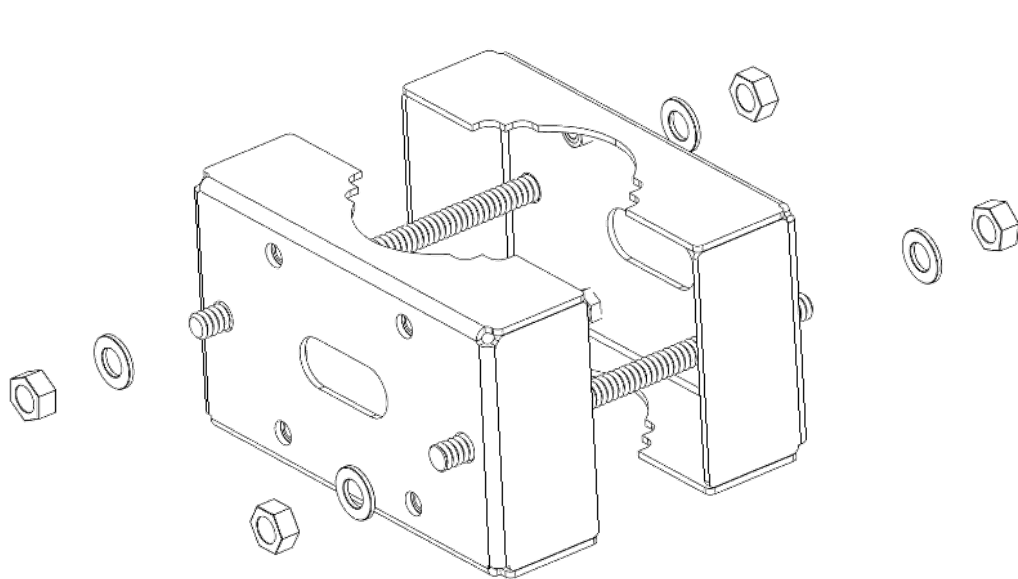

DESCRIPTION

The **SSPM Series** Stainless Steel Pole Mount Adapters are designed to permit the installation on a pole of a SSBK Series Stainless Steel Wall Mounting Bracket.

MODELS

SSPM101	Pole mount adapter for 101W Series
SSPM129	Pole mount adapter for SSBK129 and WP Series

INSTALLING THE ADAPTER

Prior to installation and operation, read carefully this manual of instructions.

Make sure that the place where the housing will be placed can support the housing in normal operating conditions. Make sure the installation is secure (it must be assured at least the support of 3 times its weight).

No particular maintenance is needed.