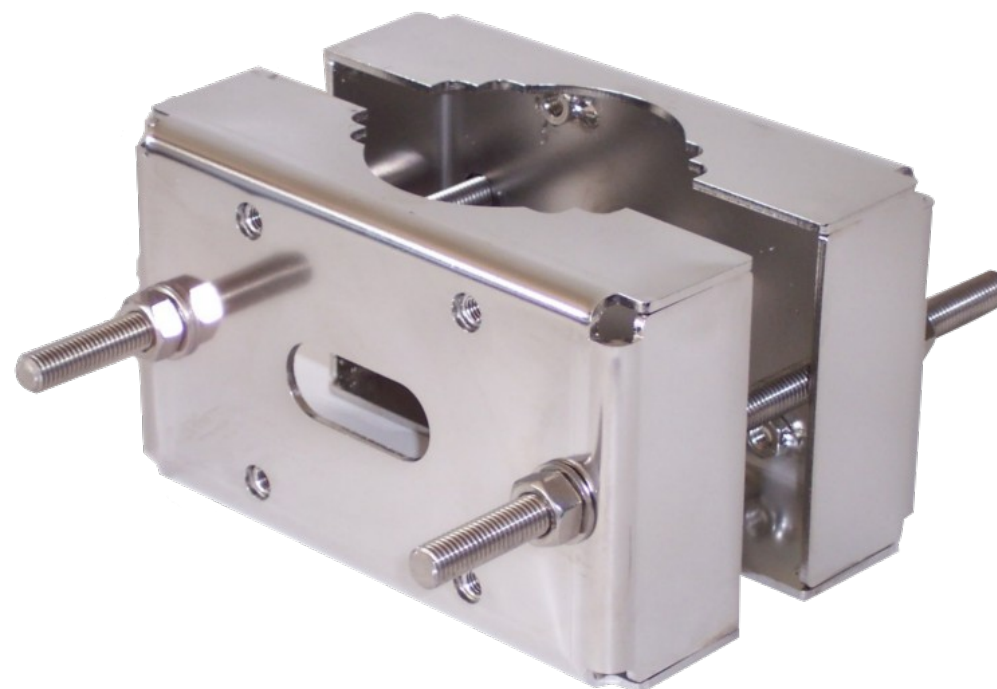

## Stainless Steel Pole Mount Adapter

Preserve this manual as a reference for future needs.

Used electrical, electronic and stainless steel products should not be mixed with general waste.  
For proper treatment, recovery and recycling of old products, please take them to applicable collection points, in accordance with your national legislation and the Directives 2002/95/EC and 2002/96/EC.  
By disposing of these products correctly, you will help to save valuable resources and prevent any potential negative effects on human health and the environment which could otherwise arise from inappropriate waste handling.  
For more information about collection and recycling of old products, please contact your local municipality or your waste disposal service.  
Penalties may be applicable for incorrect disposal of this waste, in accordance with national legislation.

## DESCRIPTION

The **SSPM Series** Stainless Steel Pole Mount Adapters are designed to permit the installation on a pole of a SSBK Series Stainless Steel Wall Mounting Bracket.